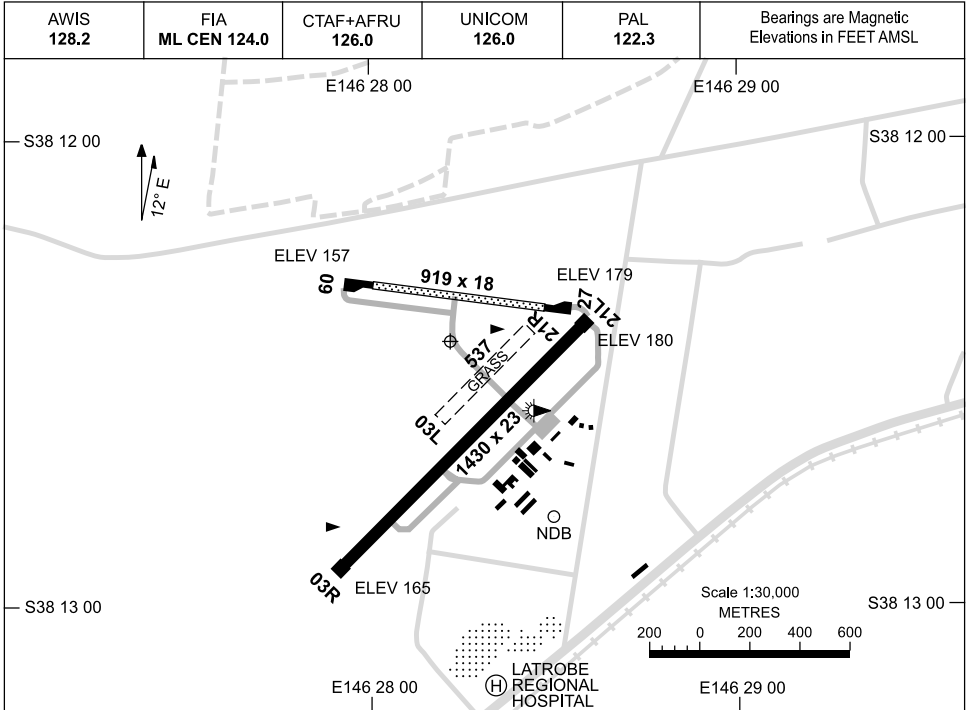

15 NOV 2012

AD ELEV 180
S38 12 26 E146 28 13

AERODROME CHART
LATROBE VALLEY, VIC (YLTV)

	AERODROME LIGHTING
RWY	TAXIWAY : BLUE EDGE (CENTRE TWY ONLY) RL : PILOT ACTIVATED 122.3 , SDBY PN
03R ⁰³³ 213 21L	LIRL LIRL
09 ⁰⁸⁵ 265 27	NIL NIL

NOTES

1. RIGHT HAND CCTS WHEN USING RWY 21R.
2. GLIDING OPS HJ ON RWY 03L/21R.
3. GA APRON NOT AVBL TO ACFT WITH WINGSPAN GREATER THAN 12M.
4. AWIS (PHONE) 03 5176 0534

Changes: AWIS (PHONE), Editorial.

LTVAD01-133